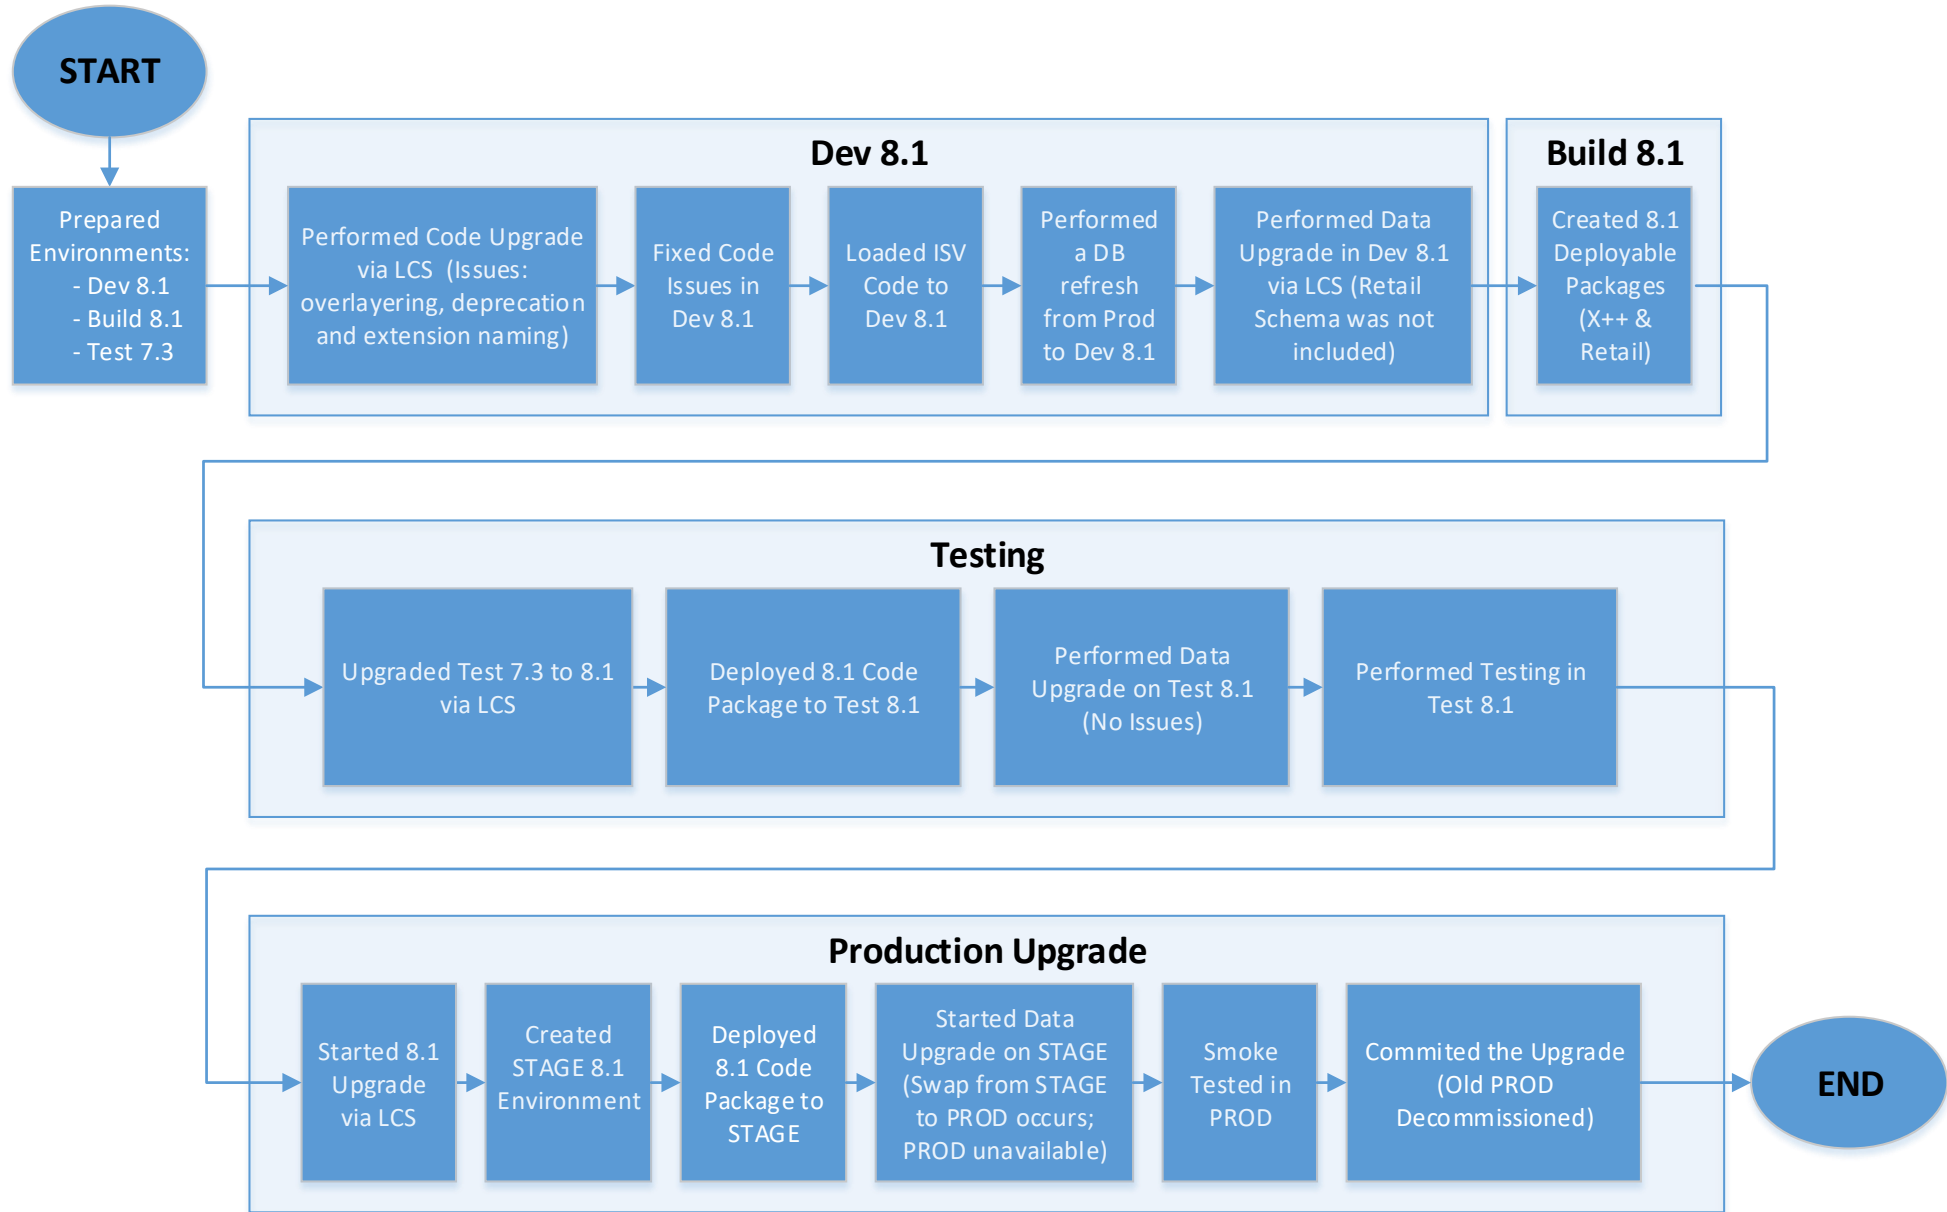

Upgrade Process